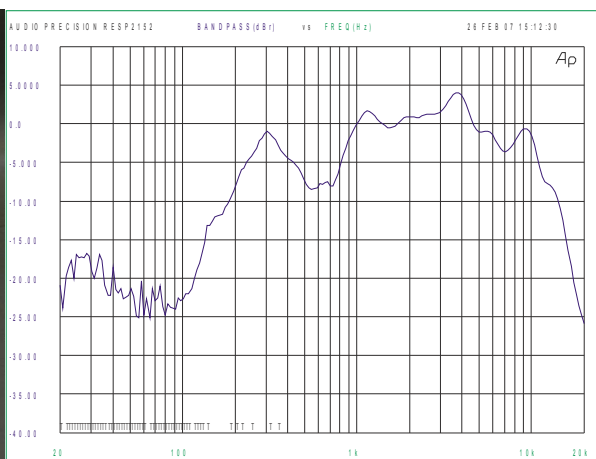

## SIP10(20)

### 100V uni-direccional projector

#### DESCRIPTION

SIP10/20(F) are fire-protected projectors designed for maximum reliability emergency evacuation system, and which quality is prone for regular public address and background music uses.

#### SPECIFICATIONS

- Power 3/6/10W (20W-SIP20)
- Voltage 100V
- Freq. response 200Hz-14kHz±5dB
- SPL 92dBA/W/m
- SPL max 1m 102dBA/105dBA(SIP10/20)
- Diameter Ø 138mm
- Length 205mm
- Weight 2.1Kg
- IP 55
- Dispersion 100°